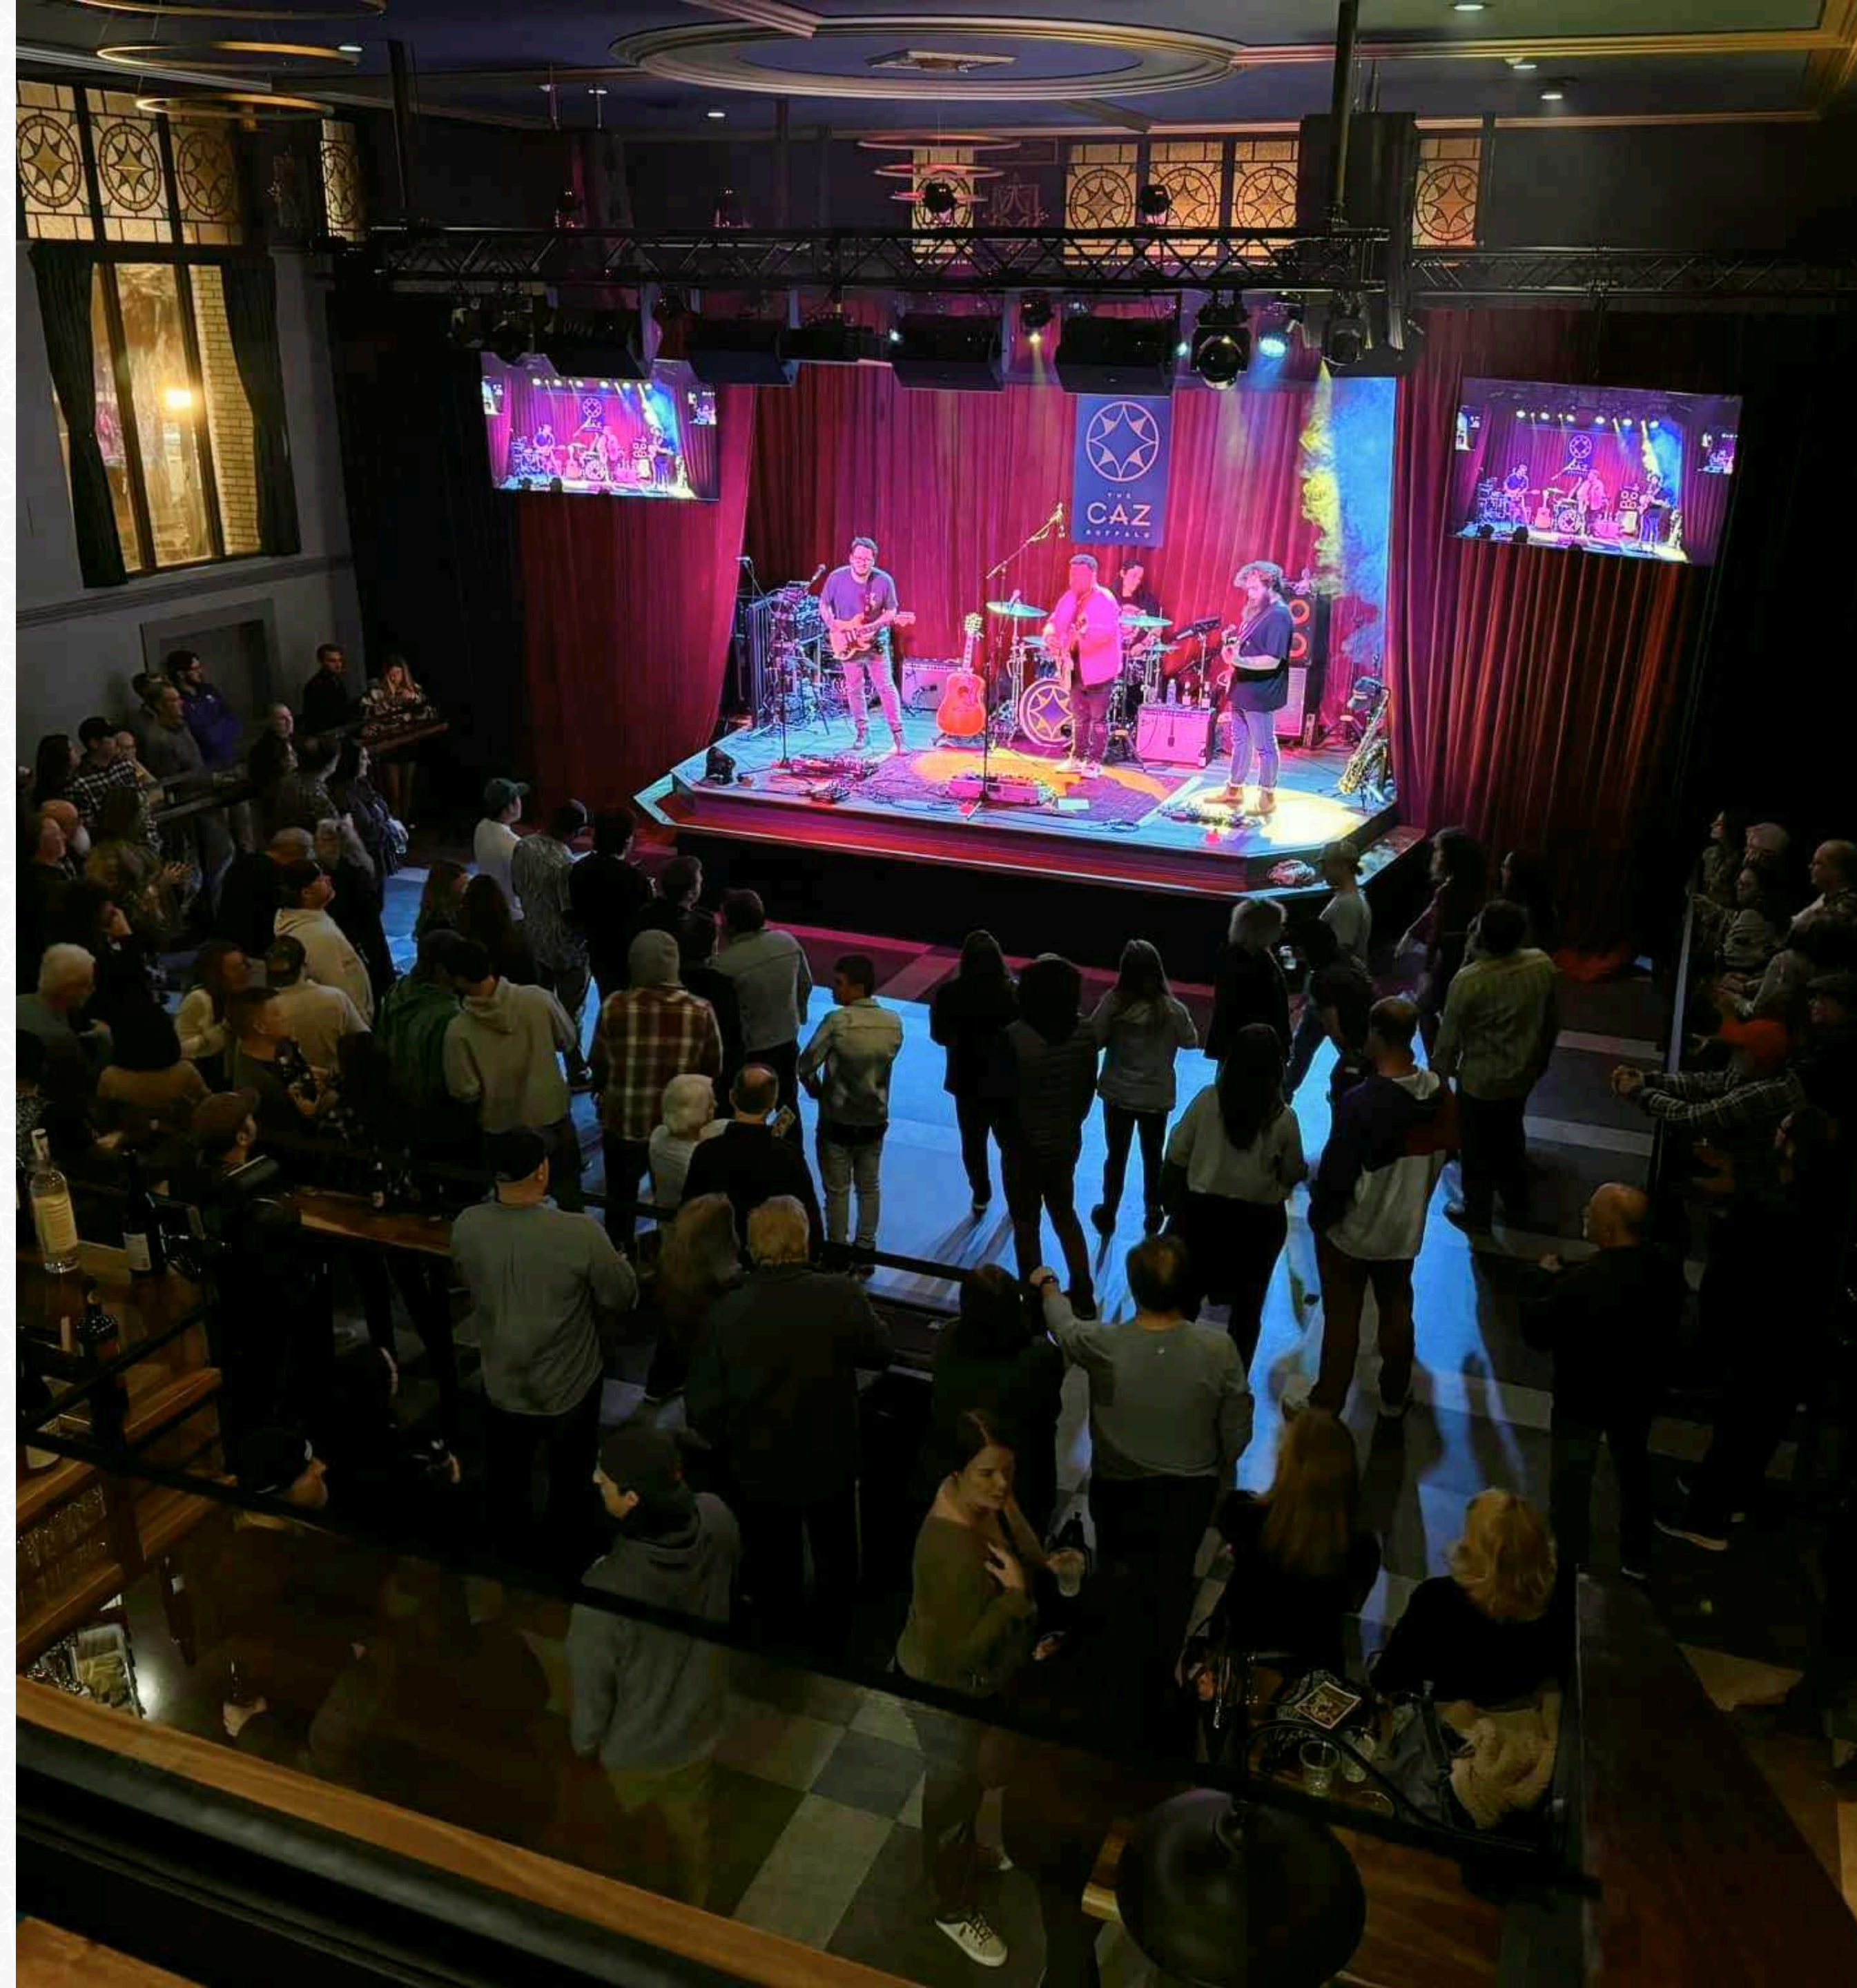

DRAMATIC CURTAINS FOR STAGE: AN EXTRA-WIDE IMPACT

Designed For The Grandest Stages, These Extra-Wide Theater Curtains Create A Dramatic Effect That Captures Attention. Their Rich, Luxurious Fabric Flows Effortlessly, Enhancing The Scale And Grandeur Of The Space While Offering Both Visual Impact And Functional Performance For Any Large Venue Or Theater Setting.

Credit: Thecazbuffalo.Com & Kate Schneider Photography
Product: Classic Velvet Curtains; Burgundy & Dark Green; 144 X 180 Inches