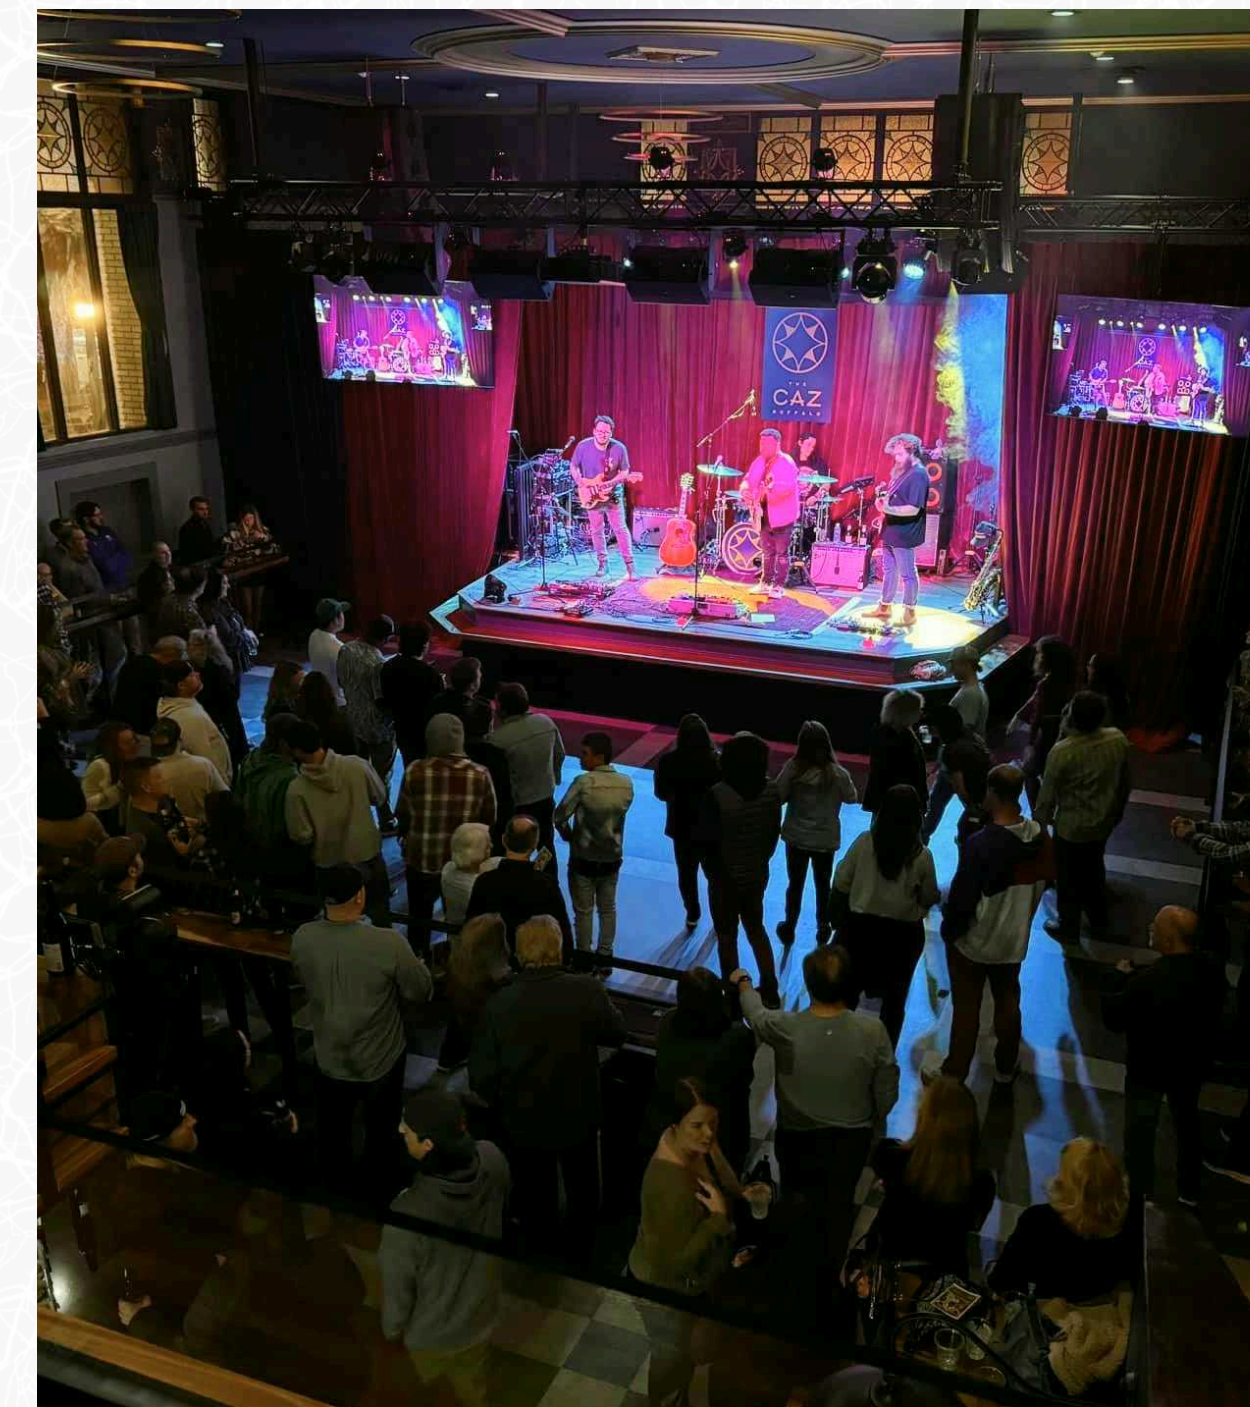

COMMERCIAL PROJECTS