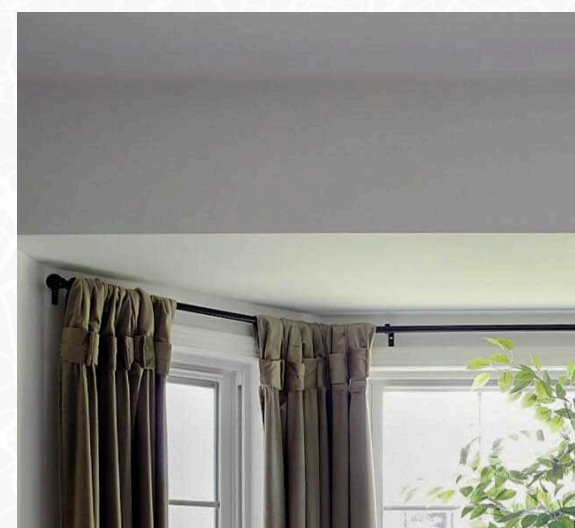

RESIDENTIAL PROJECTS