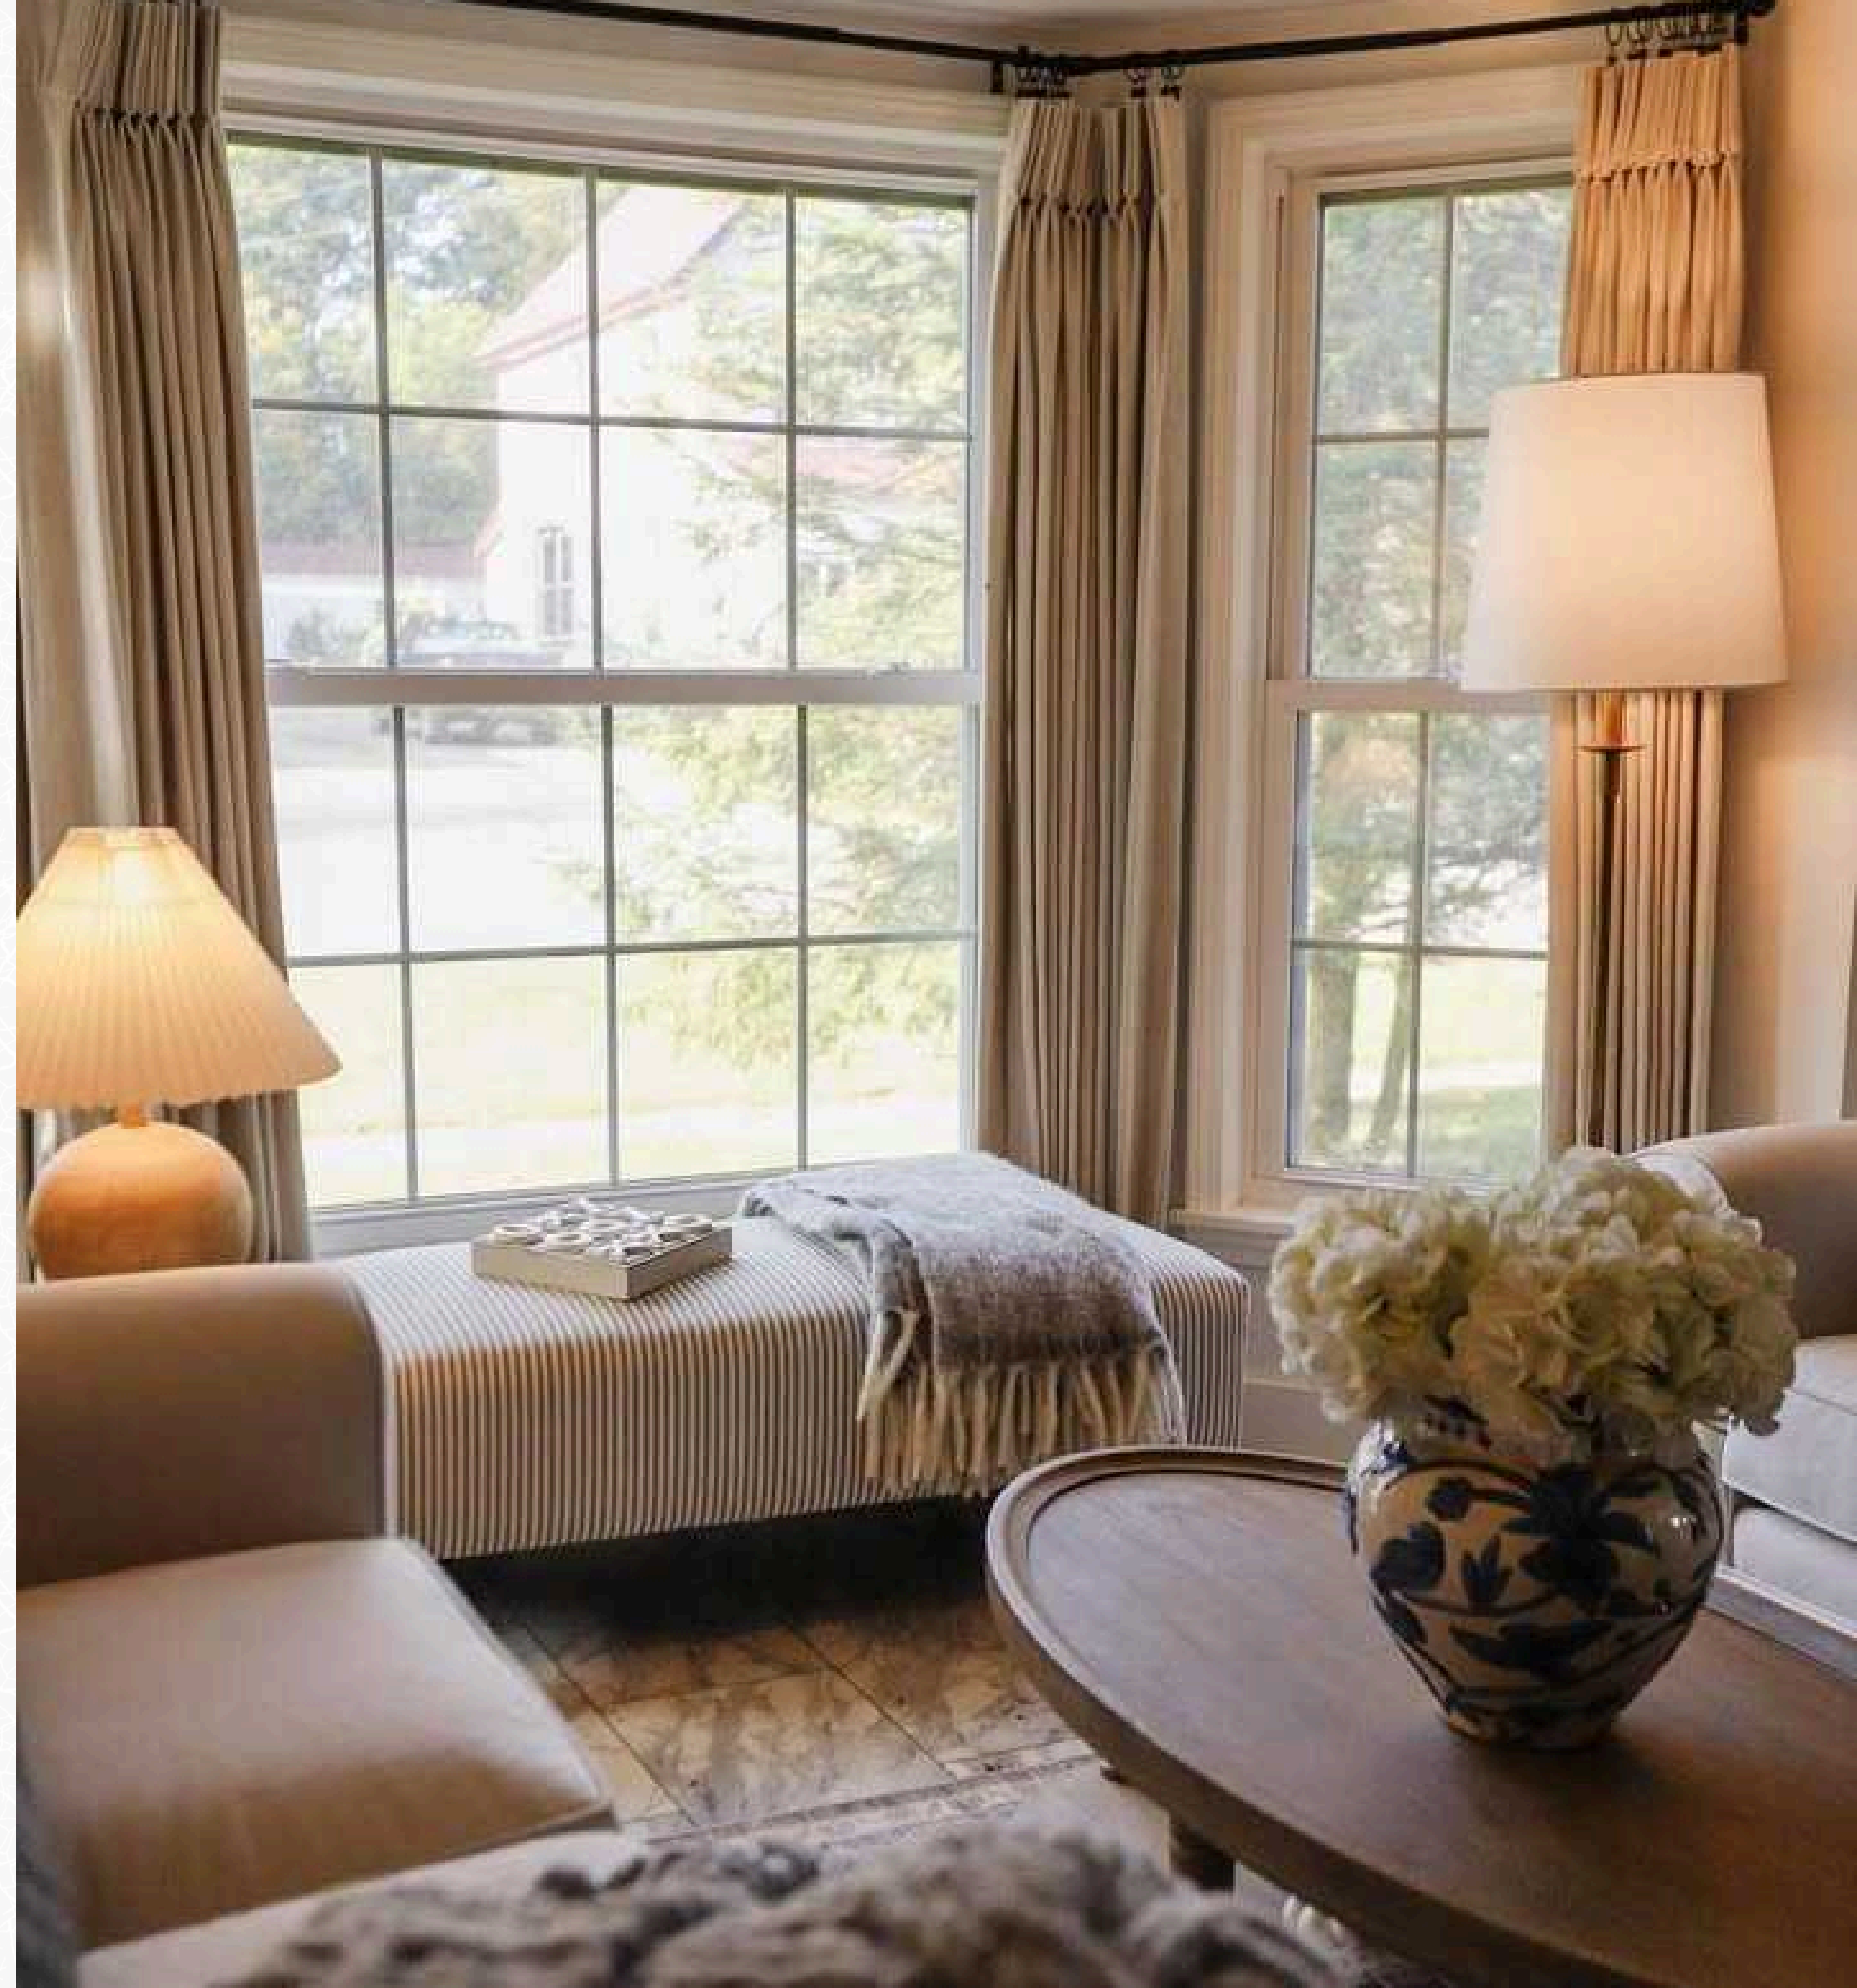

CURATED PANELS FOR IRREGULAR WINDOWS

The Unique Contours Of A Space Featuring A Bay Window Require Thoughtful, Precise Solutions. Four Custom Panels, Meticulously Tailored To The Exact Dimensions, Ensuring A Seamless Fit. We Provided The Perfect Balance Of Elegance And Functionality.

Credit: Rachel Nordstrom;
Product: Ivy Linen Look Curtains; Ivory; 56 X 80 Inches