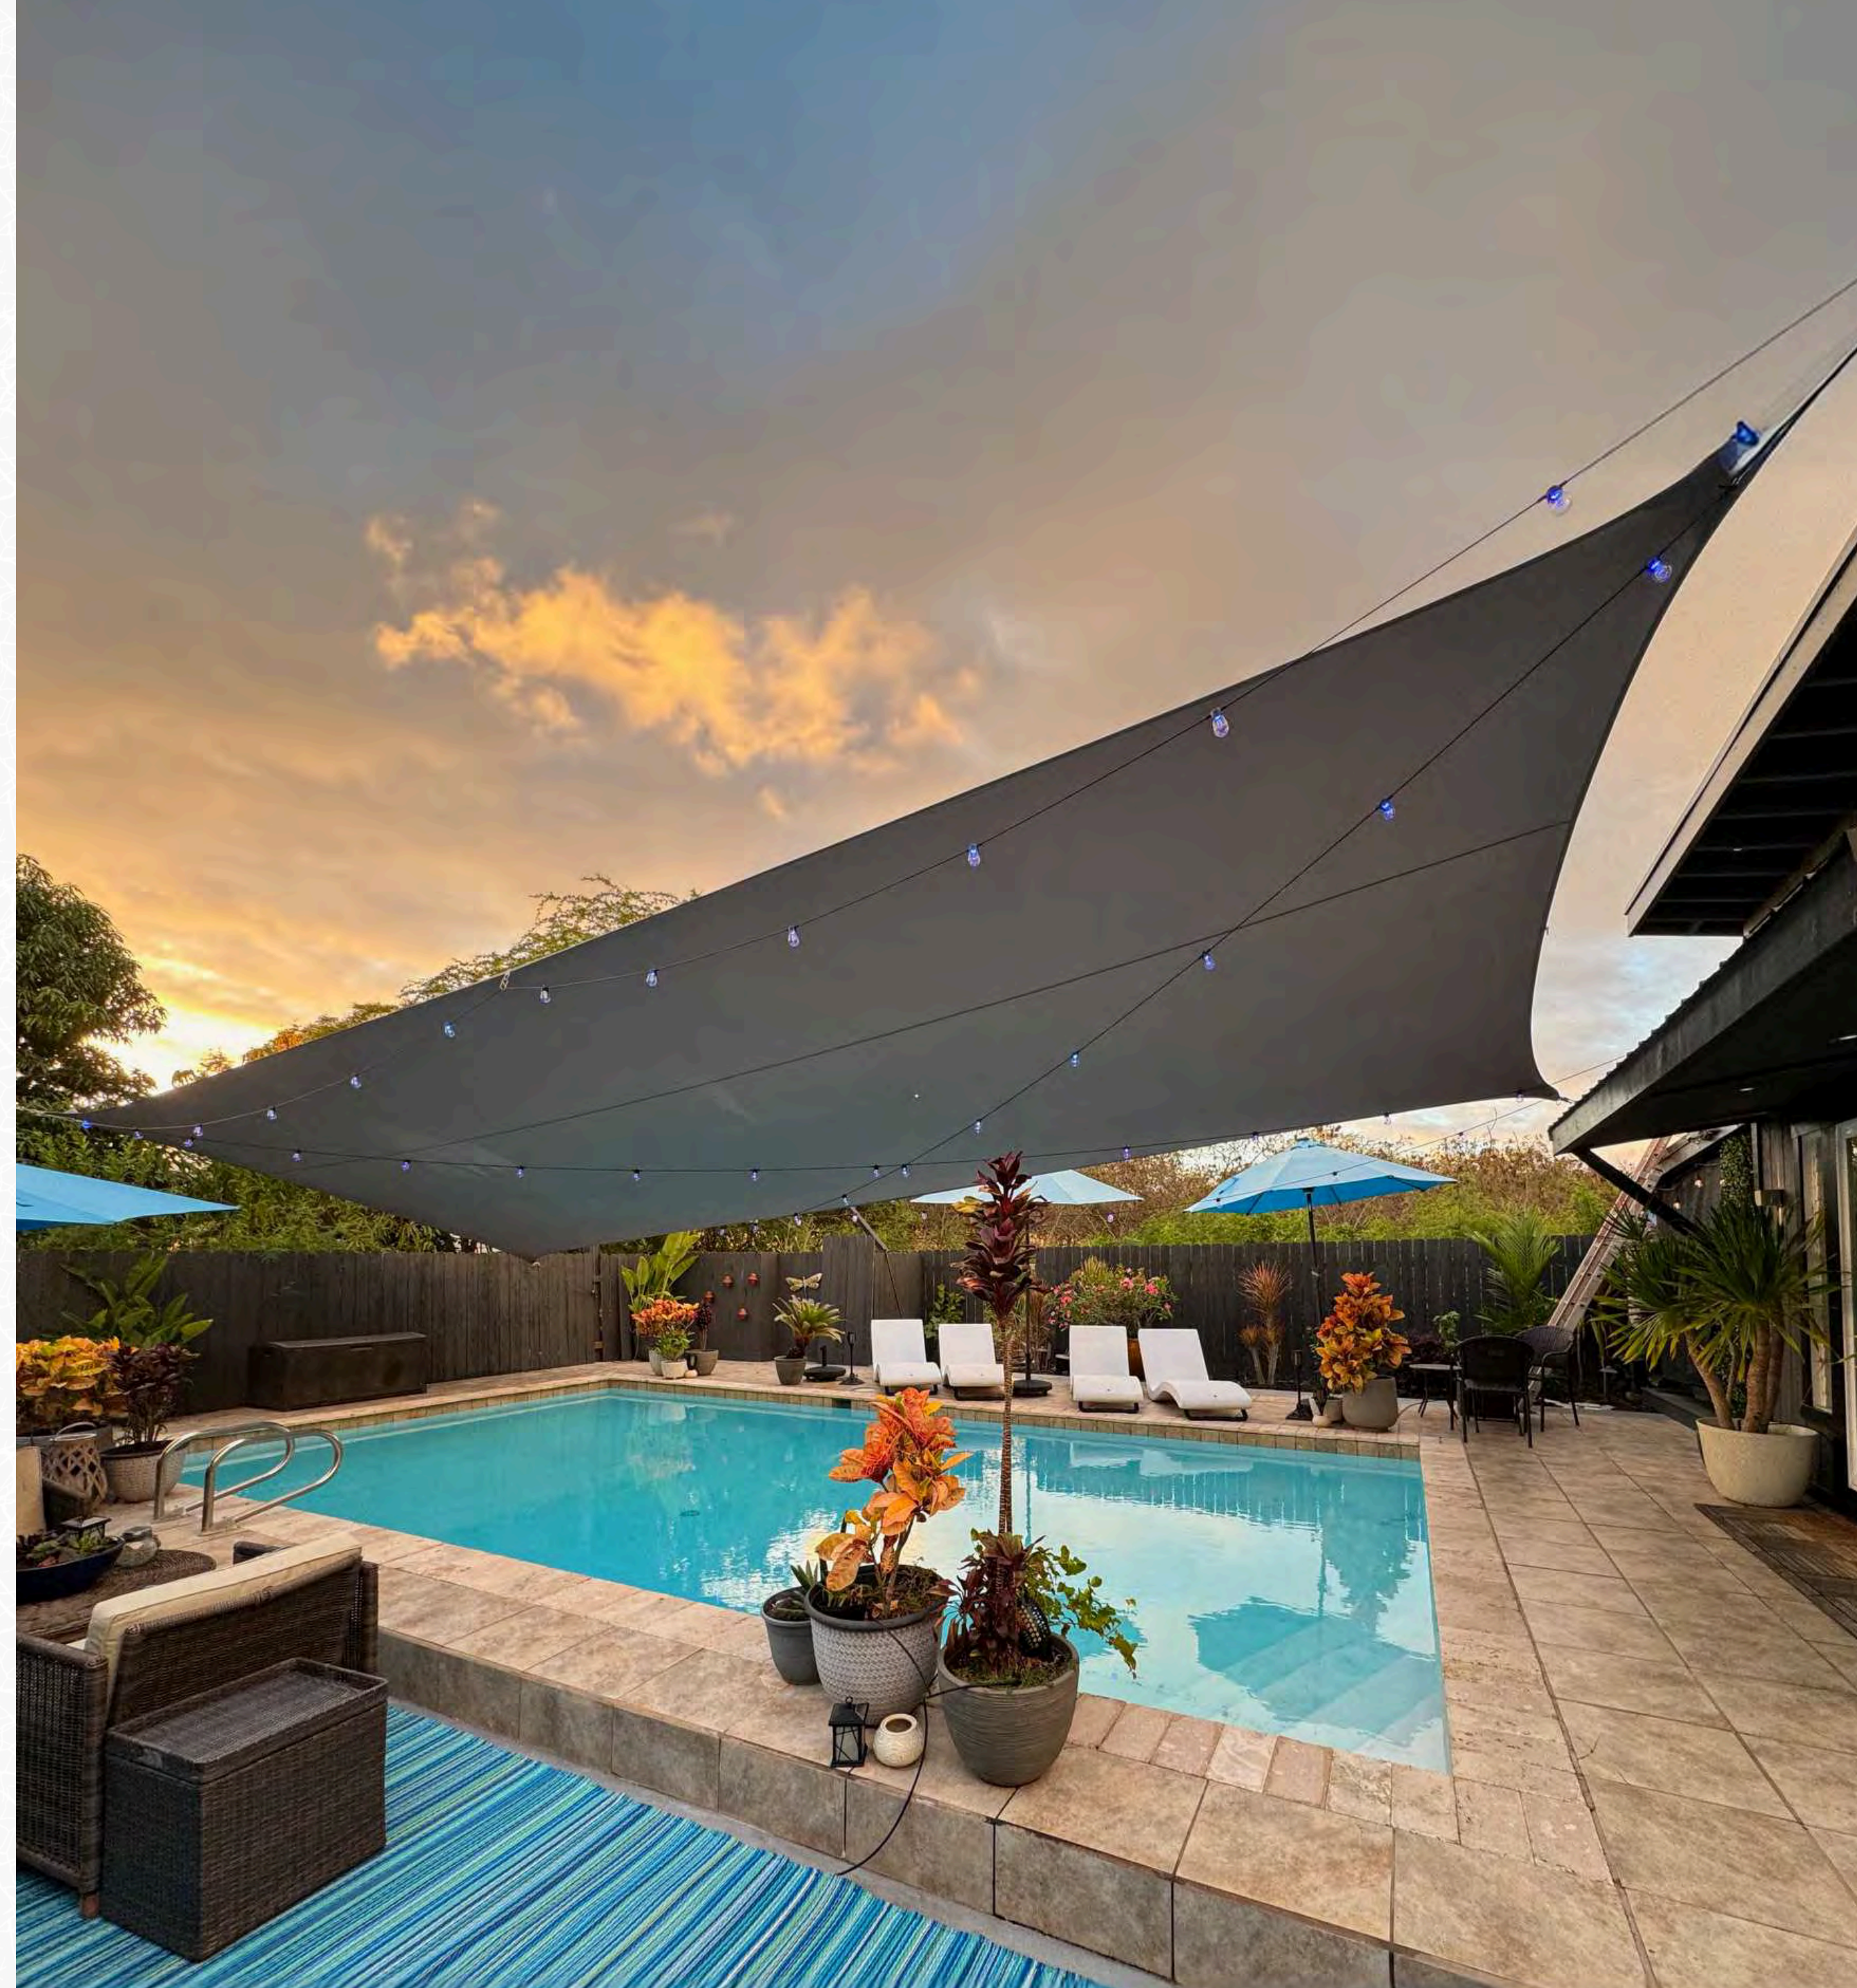

SHADE AND STYLE FOR POOLSIDE RELAXATION

Custom-Made To Provide Ample Shade, These Sails Keep The Pool Covered Asll. Ideal For Creating A Relaxing Atmosphere, They Enhance Both The Aesthetic And Functionality Of Your Hotel Poolside Experience.

Credit: Teddy F.

Product: Custom Sun Shade Sail; Black; 174 X 480 X 174 Inches