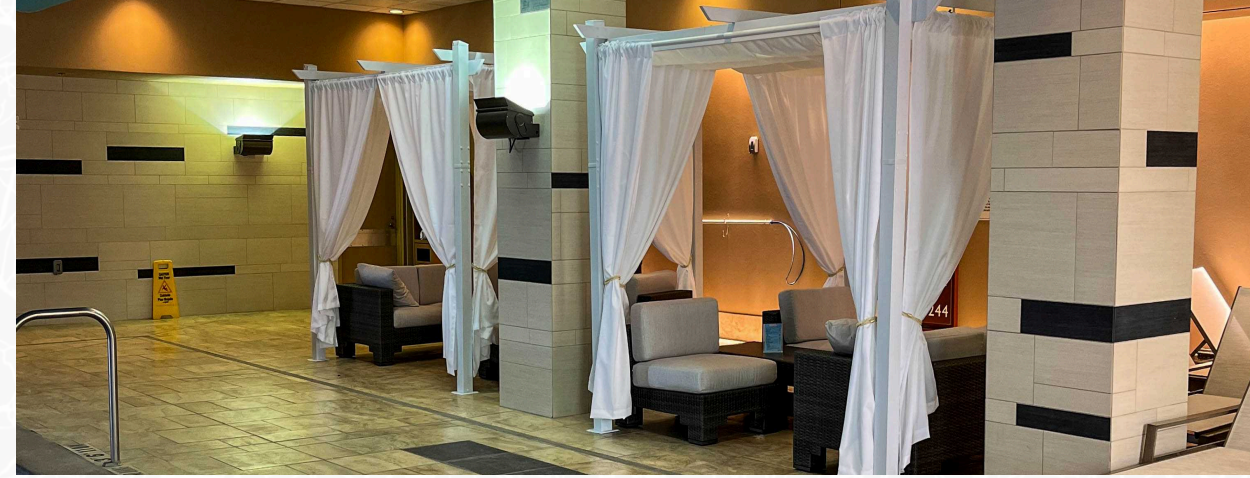

COMMERCIAL PROJECTS